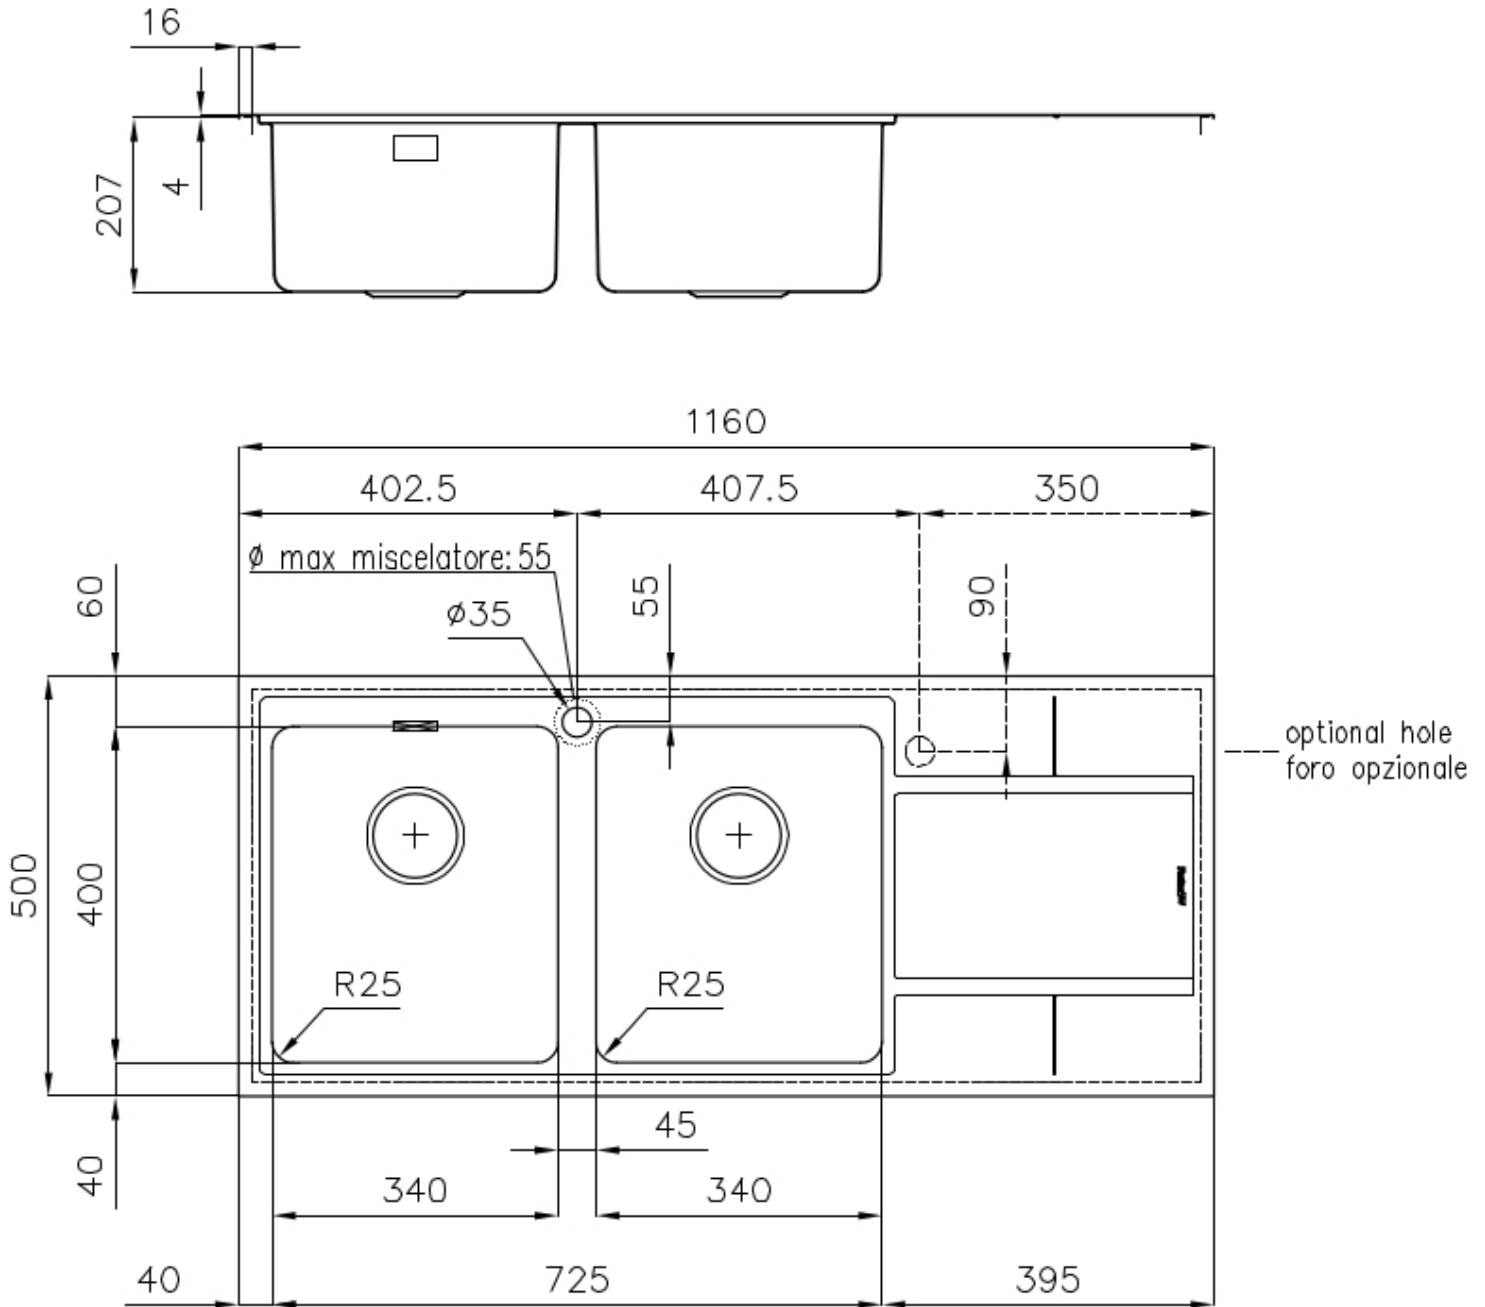

TECHNICAL DATA