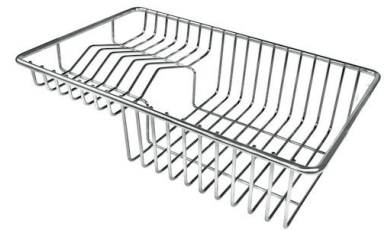

## OPTIONAL ACCESSORIES

**Glass chopping board**  
8633 300

**Glass chopping board**  
8631 300

**HPDE Chopping board**  
8657 001

**HPDE Twin chopping board**  
8644 101

**Stainless steel basket**  
8611 000

**Stainless steel plate rack**  
8100 303  
\* only in combination with the accessory  
8644 101

**Stainless steel plate rack**  
8100 201

**White bowl**  
8153 100

**Graters kit with ring-holder and  
food collection tray**  
8159 101  
\* only in combination with the accessory  
8644 101